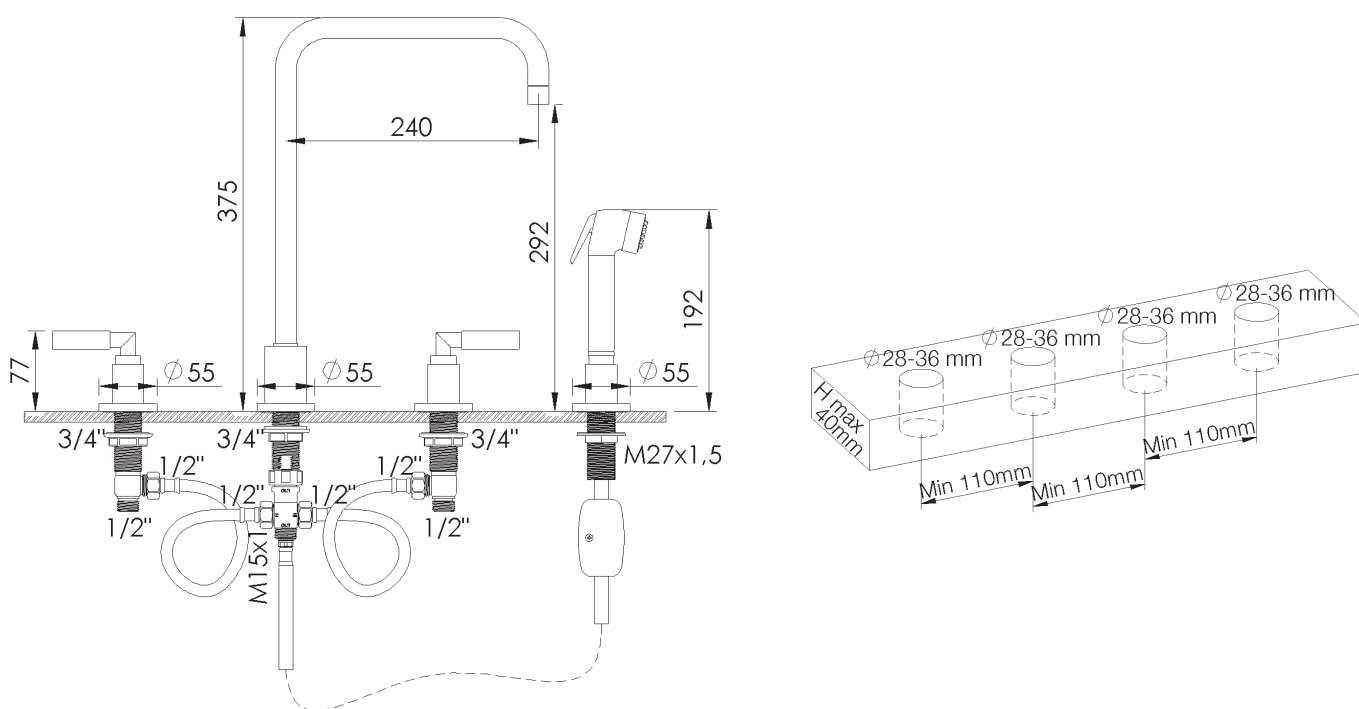

4-hole kitchen mixer, handshower with pusher, automatic diverter and great swivel spout 240mm in U

Picture

Product details

Weight : 4,6 kg

Flow at 3 bar : Restricted 9 l/min

Internal mechanism : Ceramic valve 1/4 turn

Diverter : Automatic pressure diverter

Technical drawing

RB2.V01