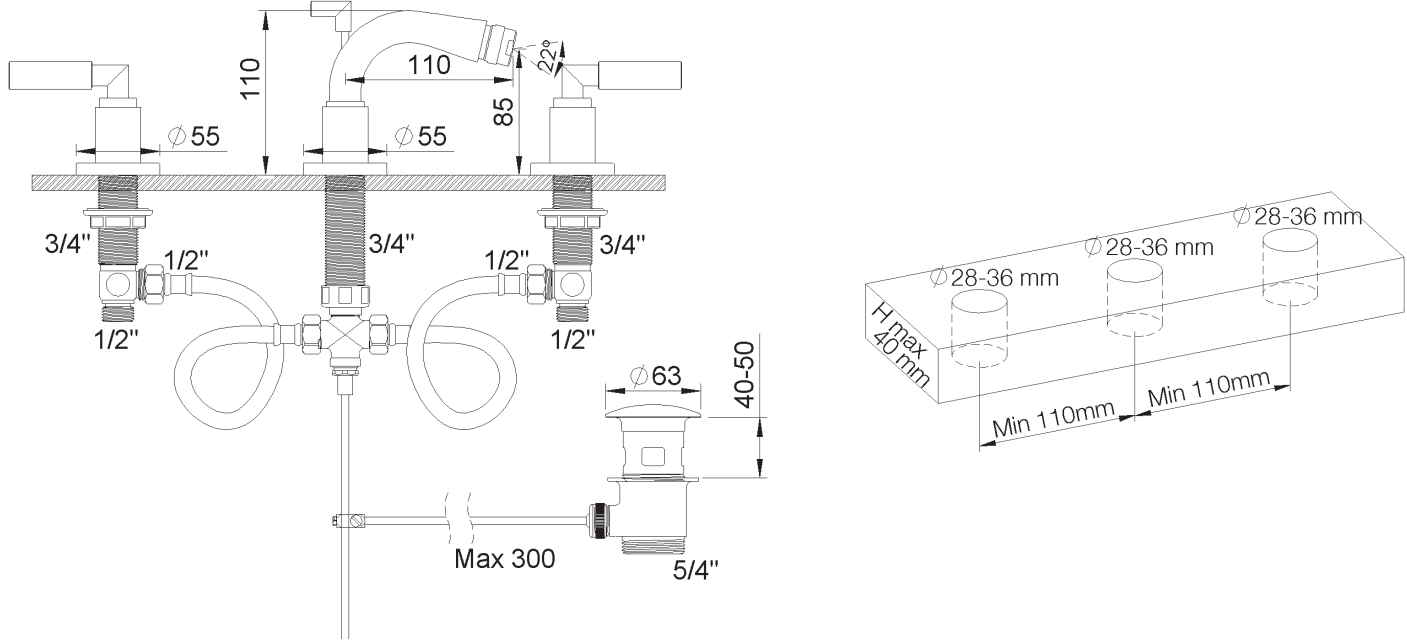

PRODUCT TECHNICAL SHEET

Collection :	CLIFF	Ref. :	4091.--.57
--------------	-------	--------	------------

Batterie de bidet 3 trous avec vidage
3-gats bidetmengkraan met lediging
3-hole bidet mixer with waste

Picture

Product details

Internal mechanism : Ceramic valve 1/4 turn

Technical drawing

RA0.V01