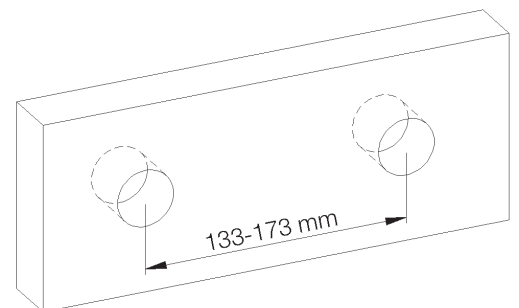

Wall-mounted bath mixer with flexible, handshower and integrated holder

Picture

Product details

Weight : 4,7 kg

Internal mechanism : Ceramic valve 1/4 turn

Diverter : Ceramic

Note : Shower hose 1,25m

Technical drawing