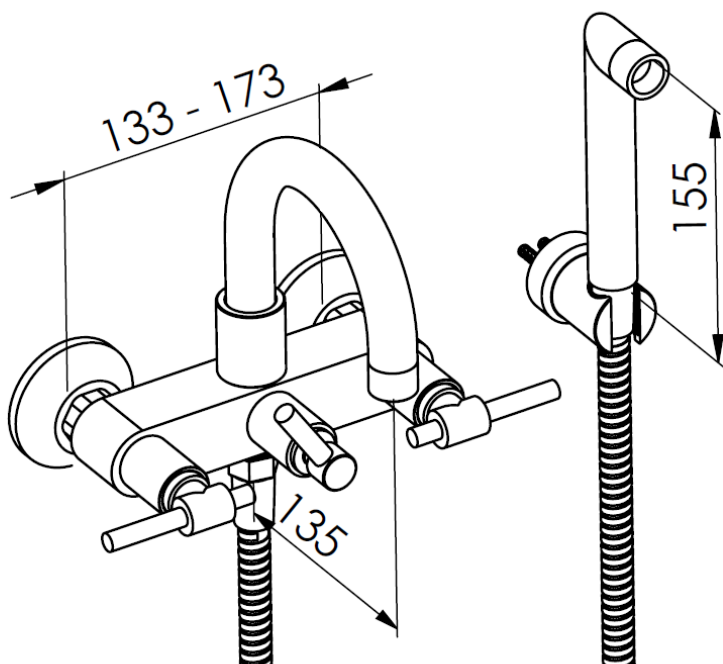

Wall-mounted bath mixer with flexible, handshower and separate holder

**Picture**

**Product details**

Internal mechanism : Ceramic valve 1/4 turn

Diverter : Ceramic

Note : Shower hose 1,25m

**Technical drawing**