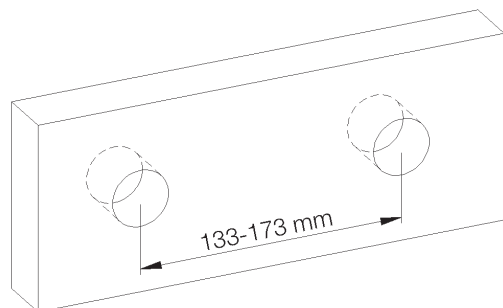

Wall-mounted bath mixer with flexible, handshower and separate holder

**Picture**

**Product details**

Internal mechanism : Ceramic valve 1/4 turn

Diverter : Ceramic

Note : Shower hose 1,25m

**Technical drawing**