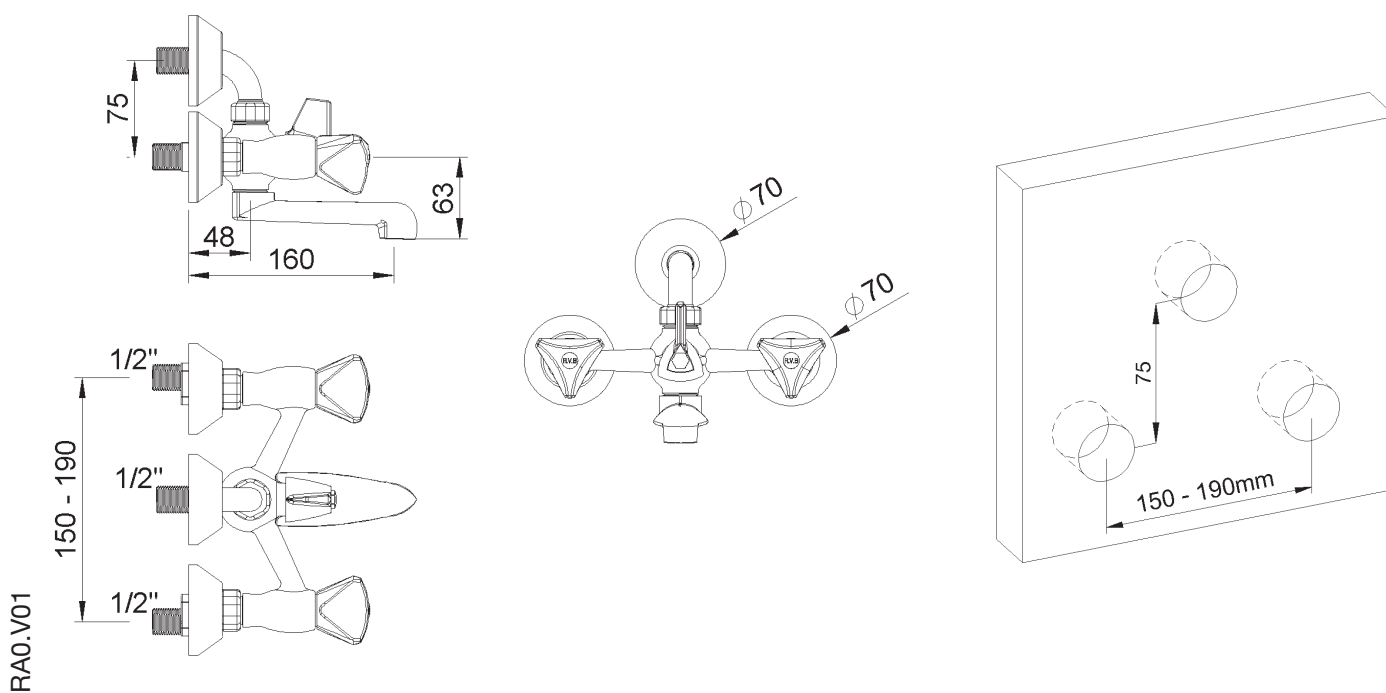

PRODUCT TECHNICAL SHEET

Collection : **MEDICO**

Ref. : **4201.--.13**

Mélangeur de bain mural, coude central, arrêts incorporés

Badmengkraan, centrale elleboog, afsluiters inbegrepen

Wall-mounted bath mixer, central elbow, stop valves

Picture

Product details

Internal mechanism : 1/3 turn compression valve

Technical drawing

RAO.V01