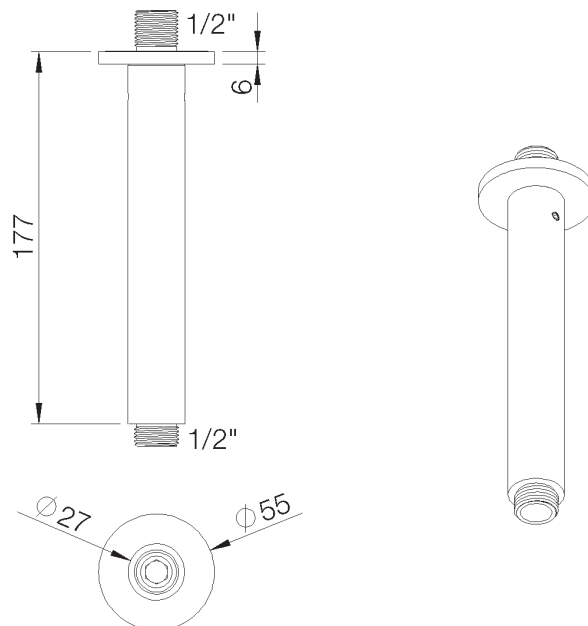

PRODUCT TECHNICAL SHEET

Collection : **CONTEMPORARY**

Ref. : **8020.--.83**

Bras de douche rond, vertical, 177 mm

Ronde douchearm, verticale, 177 mm

Round shower arm, vertical, 177 mm

Picture

Product details

Weight : 0,7 kg

Technical drawing

FN17/02/2015.V01